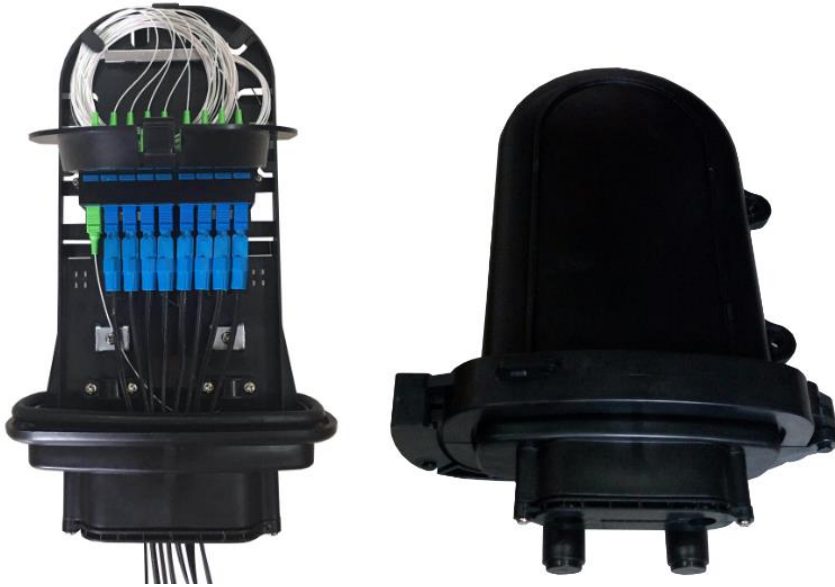

Dome Fiber Optic Splice Closure

CV018

Description:

CV018 is a dome type fiber optic splice closure that can load 1pc PLC 1:8 splitter and 9pcs SC simplex adapters for fiber splicing & distribution.

Feature:

1pc splice tray, max. 24 fibers

Cable port: 2pcs round port ϕ 15mm, 2pcs round port ϕ 13mm, 8pcs 2*3mm drop cable ports.

The 2 cable ports are heat shrink sealing.

Cable entry without cutting.

Outdoor aerial hanger and pole holding.

Material: high impact resistance PP materials with UV

Can load 1pc PLC 1:8 splitter and 9pcs SC simplex adapters

Specification:

Model	Max. capacity	Dimension	Material	Splice tray
CV018	24 fibers	220x300x119.4	PP	1pc, 24 fibers

Accessories:

Item	Specification	Qty
Heat protect shrinkable sleeve	L=60mm	As per using capacity
Cable tie	L=120mm	6pcs
Heat shrinkable cable tube	Φ 30*120mm, black	2pcs

Aerial hanged	Stainless steel	1 set
---------------	-----------------	-------