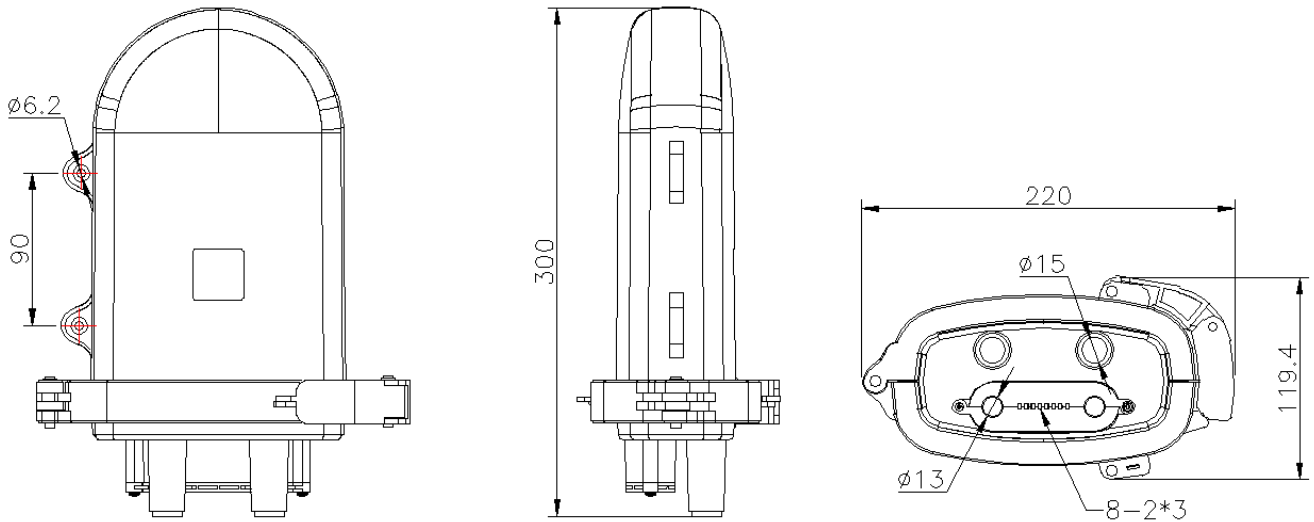

1pc splice tray, max. 24 fibers

Cable port: 2pcs round port ϕ 15mm, 2pcs round port ϕ 13mm, 8pcs 2*3mm drop cable ports.

The 2 cable ports are heat shrink sealing.

Cable entry without cutting.

Outdoor aerial hanger and pole holding.

Material: high impact resistance PP materials with UV

Can load 1pc PLC 1:8 splitter and 9pcs SC simplex adapters

Specification:

Model	Max. capacity	Dimension	Material	Splice tray
CV018	24 fibers	220x300x119.4	PP	1pc, 24 fibers

Accessories:

Item	Specification	Qty
Heat protect shrinkable sleeve	L=60mm	As per using capacity
Cable tie	L=120mm	6pcs
Heat shrinkable cable tube	Φ 30*120mm, black	2pcs

Aerial hanged	Stainless steel	1 set
---------------	-----------------	-------

Size: (mm)

Cable distribution: